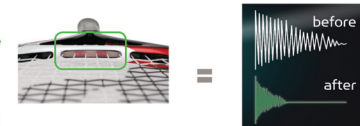

TECHNOLOGY

EXO³

Large holes and string suspension let the strings respond more freely for enhanced response even at the outer edges of the frame.

New EXO³ Enhancements

ENHANCED STRING SUSPENSION INSERTS*

Sleek new inserts combine the vibration dampening of thermoplastic with the 'pop' and responsiveness of carbon fiber for better hitting feel.

Thermoplastic

Carbon Fiber

+

RE-ENGINEERED CROSS SECTION**

Added torsional stability means more power and accuracy.

BUILT-IN VIBRATION DAMPENING SYSTEM***

Double Bridge™ (DB) improves shock reduction and reduces string vibration for added comfort.

WHAT EXO³ MEANS TO THE PLAYER

TOUR SERIES I

- Better ball response and more 'pop'—even on shots hit off center or at full stretch.
- Large holes increase aerodynamics for faster racquet head speed delivering more power, spin and lightning-quick reaction.
- More consistent ball flight off the string bed provides increased accuracy on every shot, from anywhere on the court.

THUNDER SERIES I

- Largest sweet spot for enhanced power, comfort and control even on balls hit off-center.
- Opportunity to play big with a smaller head size for added maneuverability.

*Found in new EXO³ Tour, EXO³ Silver, EXO³ Blue and EXO³ Red models.