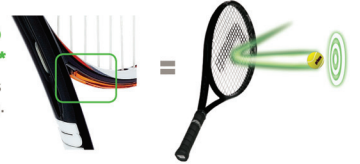

What is EXO³?

EXO³ racquet design utilizes large holes and string suspension to deliver racquets with the largest hitting area on the market.

How does it do this?

Strings are liberated from conventional, restrictive grommet holes, allowing the strings to respond more freely—even at the outer edges of the frame.

TECHNOLOGY

EXO³

Large holes and string suspension let the strings respond more freely for enhanced response even at the outer edges of the frame.

New EXO³ Enhancements

ENHANCED STRING SUSPENSION INSERTS*

Sleek new inserts combine the vibration dampening of thermoplastic with the 'pop' and responsiveness of carbon fiber for better hitting feel.

Thermoplastic

Carbon Fiber

+

RE-ENGINEERED CROSS SECTION**

Added torsional stability means more power and accuracy.

BUILT-IN VIBRATION DAMPENING SYSTEM***

Double Bridge™ (DB) improves shock reduction and reduces string vibration for added comfort.

WHAT EXO³ MEANS TO THE PLAYER

TOUR SERIES I

- Better ball response and more 'pop'—even on shots hit off center or at full stretch.
- Large holes increase aerodynamics for faster racquet head speed delivering more power, spin and lightning-quick reaction.
- More consistent ball flight off the string bed provides increased accuracy on every shot, from anywhere on the court.