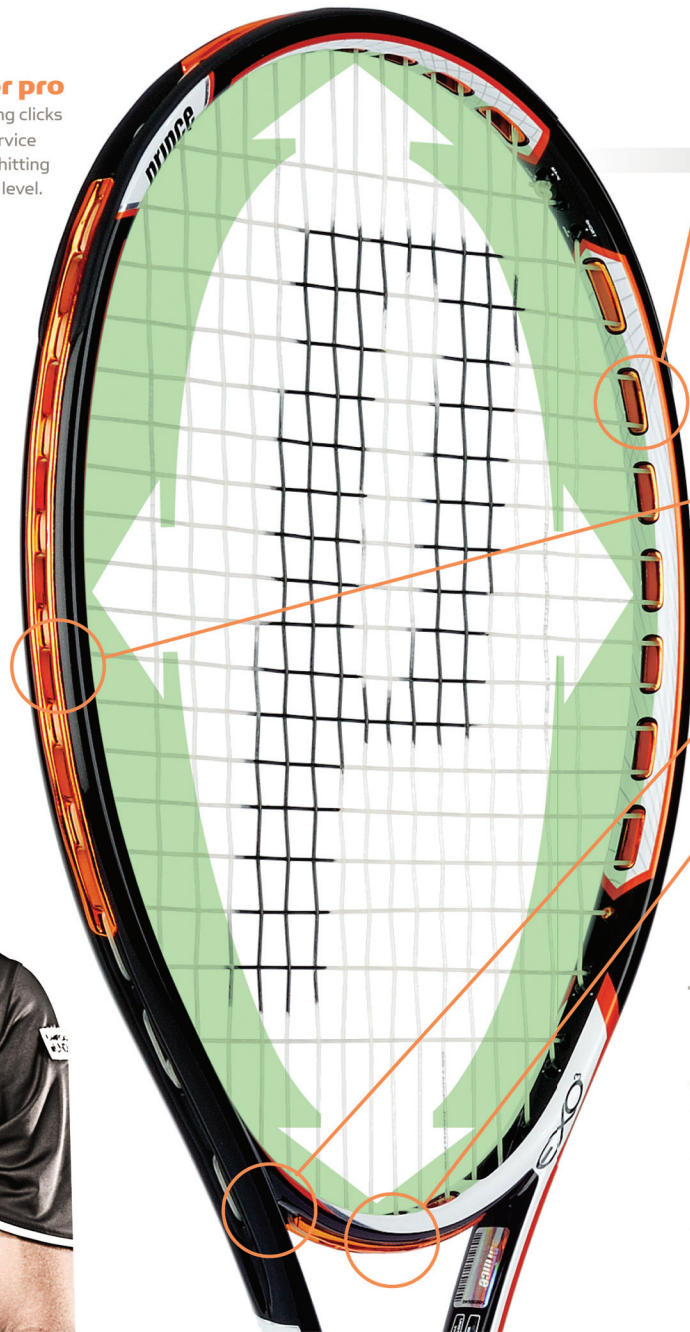

What is EXO³?

EXO³ racquet design utilizes large holes and string suspension to deliver racquets with the largest hitting area on the market.

How does it do this?

Strings are liberated from conventional, restrictive grommet holes, allowing the strings to respond more freely—even at the outer edges of the frame.

What does it provide?

A larger, more functional hitting zone in any head size giving all players the opportunity to hit better shots, more often. Now, even off-center hits feel and respond more like dead-center.

TECHNOLOGY

EXO³

Large holes and string suspension let the strings respond more freely for enhanced response even at the outer edges of the frame.

New EXO³ Enhancements

ENHANCED STRING SUSPENSION INSERTS*

Sleek new inserts combine the vibration dampening of thermoplastic with the 'pop' and responsiveness of carbon fiber for better hitting feel.

WHAT EXO³ MEANS TO THE PLAYER

TOUR SERIES I

- Better ball response and more 'pop'—even on shots hit off center or at full stretch.
- Large holes increase aerodynamics for faster racquet head speed delivering more power, spin and lightning-quick reaction.
- More consistent ball flight off the string bed provides increased accuracy on every shot, from anywhere on the court.